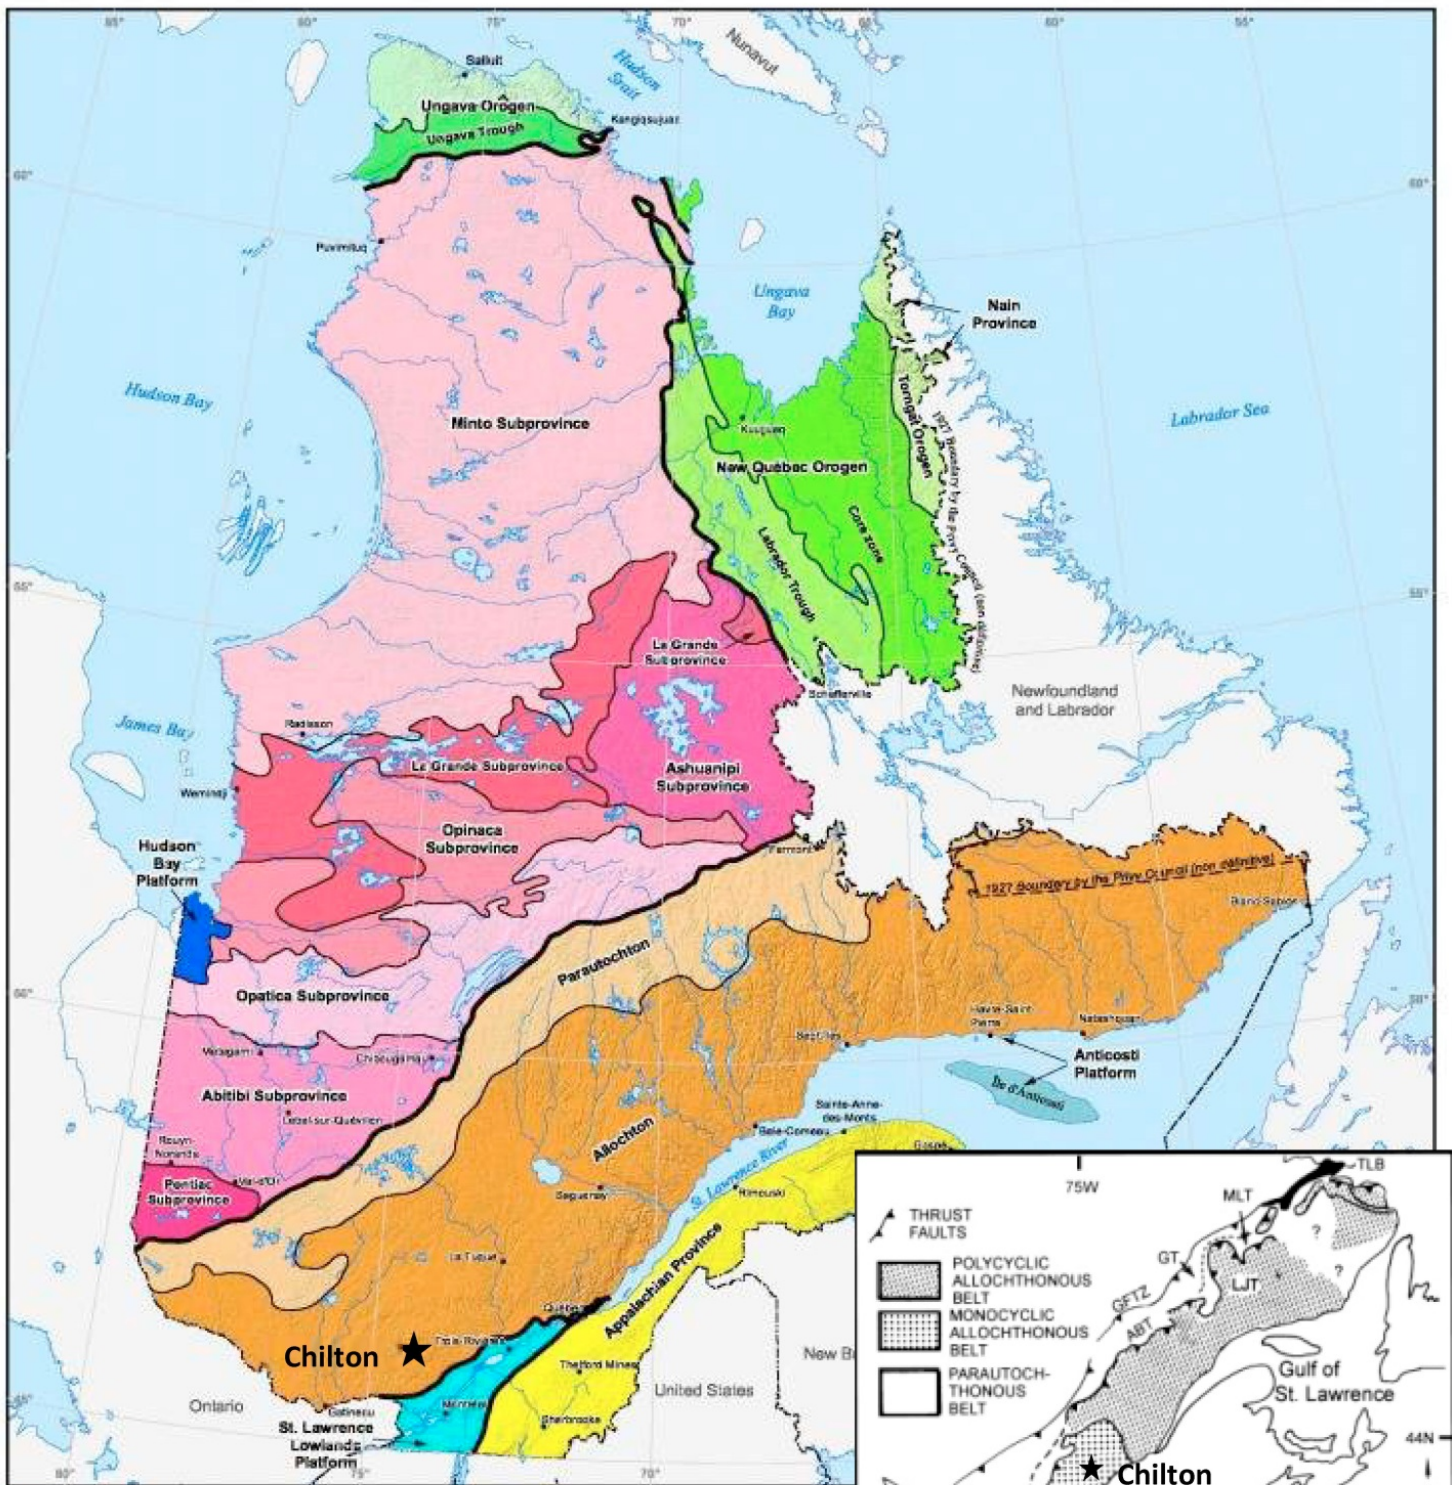

The Great Geological Domains of Québec

- St. Lawrence Platform
- Hudson Bay Platform
- Appalachian Province
- Grenville Province
- Churchill Province
- Nain province
- Superior Province

Metadata

Cartographic projection Lambert conical

Realization

Geological compilation Ghyslain Roy

Distribution

Ministère des Ressources naturelles
 Direction de l'information géologique du Québec

Figure 3 - Tectonics

0 150 km
 1/10 000 000

Note: This document has no legal value
 © Gouvernement du Québec, 2012