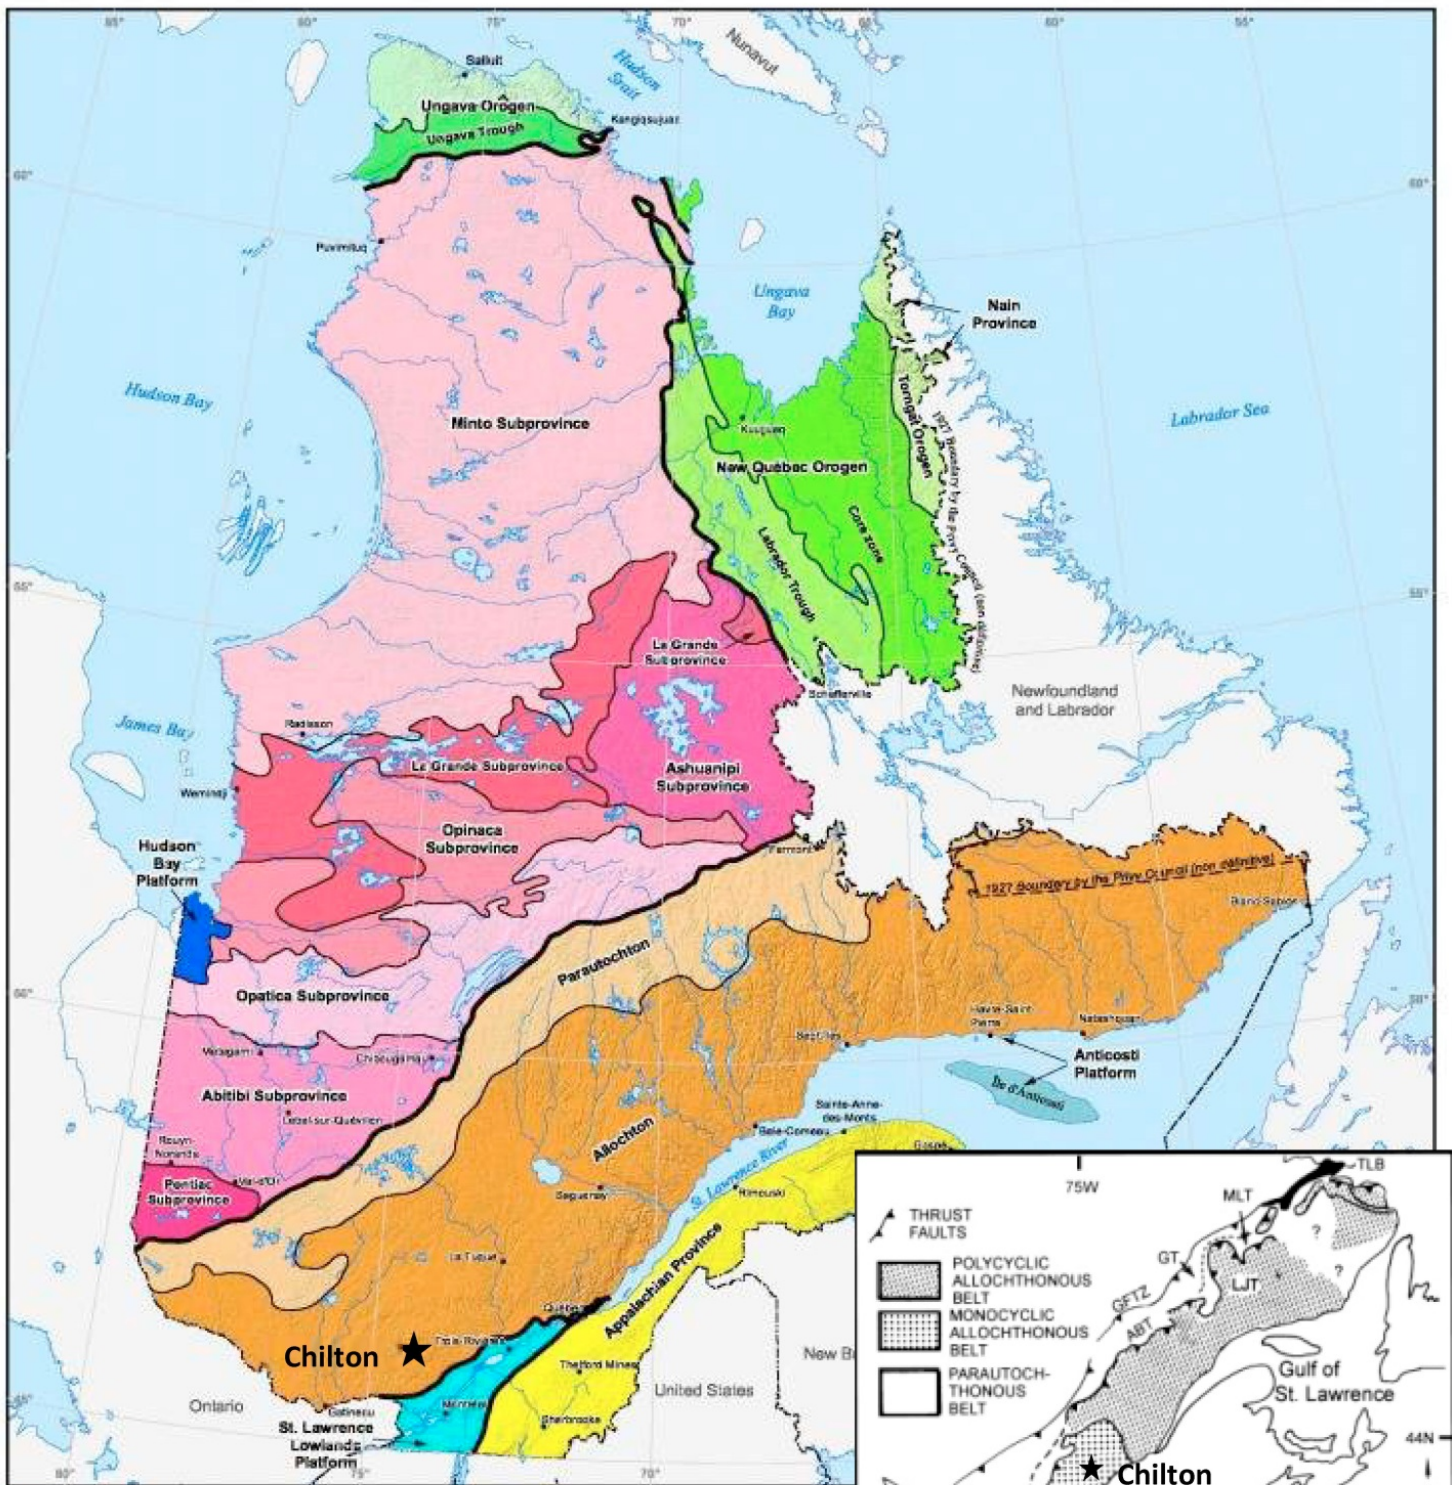

The Great Geological Domains of Québec

- St. Lawrence Platform
- Hudson Bay Platform
- Appalachian Province
- Grenville Province
- Churchill Province
- Nain province
- Superior Province

Metadata

Cartographic projection Lambert conical

Realization

Geological compilation Ghyslain Roy

Distribution

Ministère des Ressources naturelles
Direction de l'information géologique du Québec

Figure 3 - Tectonics

0 150 km
1/10 000 000

Note: This document has no legal value
© Gouvernement du Québec, 2012